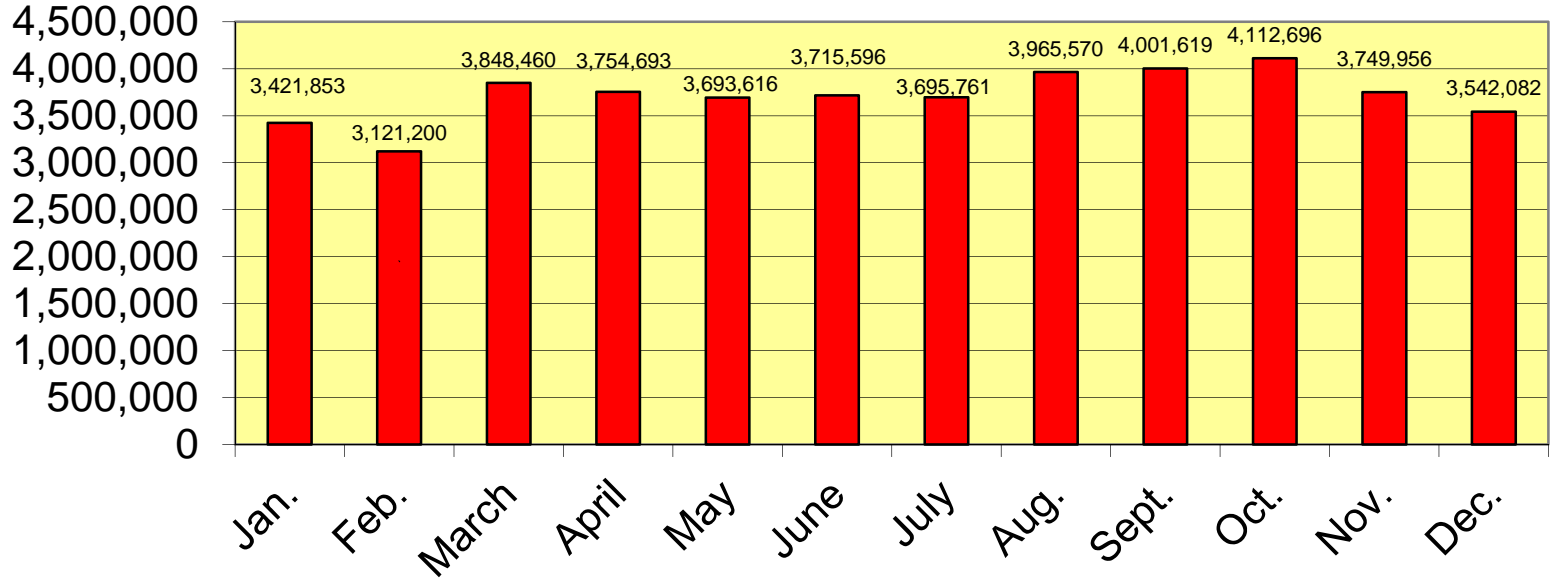

VIA Ridership 2011

*All numbers provided by VIA Metropolitan Transit